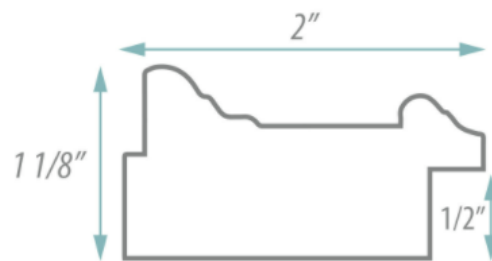

SPECIFICATION SHEET

FRAMED MIRROR

MODEL#: FM 79252-24X40

FRAMED MIRRORS COLLECTION

FEATURES:

- ONE 24X40" HIGH RESOLUTION SILVER PLATE GLASS MIRROR SIZE W/ DECORATIVE FRAME.
- "WALL HUGGER" HANGER FOR MOUNTING INCLUDED.
- STANDARD MOUNTING STYLE IS VERTICAL. FOR HORIZONTAL, PLEASE SPECIFY WHEN ORDERING.
- PACKED IN FOUR WALL (FOLDED DOUBLE WALL) CORRUGATION.
- STYLE: TRADITIONAL
- COLOR: SILVER/PEWTER
- FINISH: FOIL

MIRROR FINISHES:

- FLAT POLISHED EDGE
- BEVELED EDGE

OVERALL SIZE DIMENSION: 28" WIDE X 44" HIGH X 1 1/8" DEEP